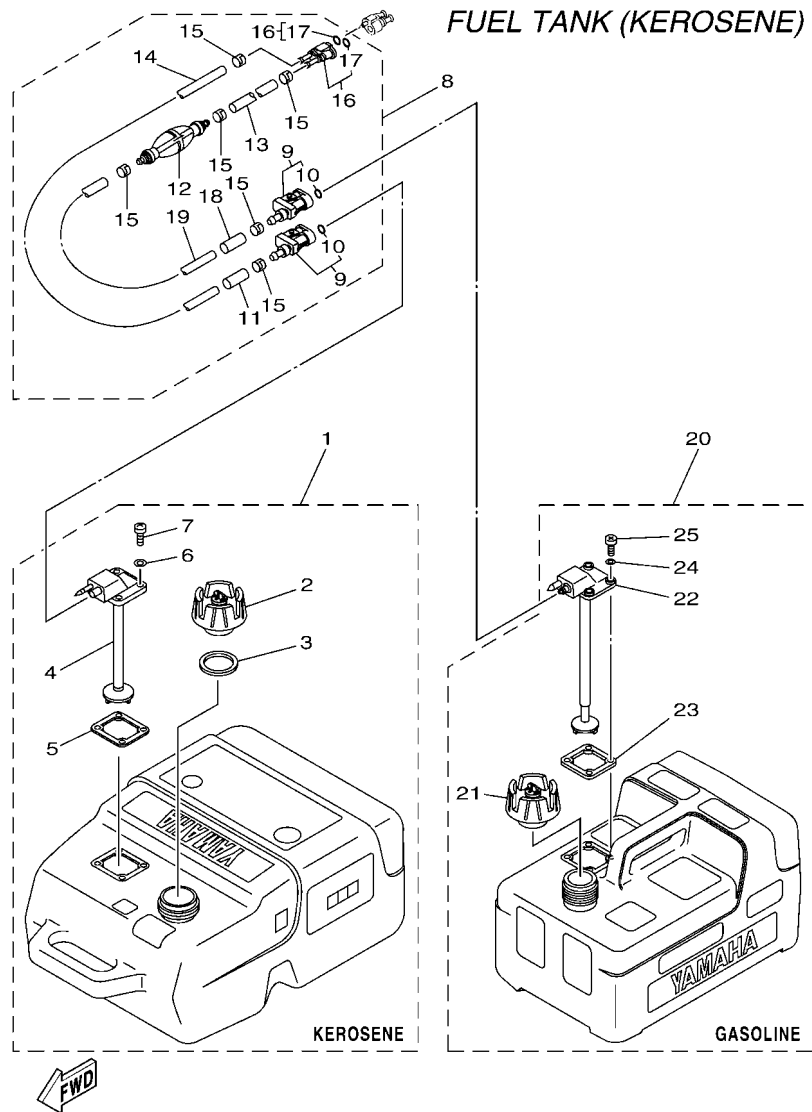

601F10F-T040

FIG. 4 FUEL TANK 4

REF. NO.	PART NO.	DESCRIPTION	601F			REMARKS
1	6YK-24201-22	FUEL TANK ASSY (25L,KEROSENE)	1			KEROSENE
2	6YK-24610-10	.CAP ASSY	1			WITHOUT INDICATOR
3	6YL-24641-00	.GASKET, CAP 1	1			
4	6YK-24260-10	.FUEL METER ASSY	1			
5	6YL-24268-01	.GASKET, FUEL METER	1			
6	6YL-24329-00	.SEAL	4			
7	90157-05M16	.SCREW, PAN HEAD	4			
8	6YK-24306-04	FUEL PIPE COMP. 1	1			
9	6Y1-24305-06	.FUEL PIPE JOINT COMP. 2	2			
10	93210-08287	..O-RING	1			
11	6Y1-24397-10	.COLLAR (KEROSENE)	1			
12	61J-24360-00	.PRIMER PUMP ASSY	1			
13	90445-11M05	.HOSE (L850)	1			
14	90445-11M81	.HOSE (L3000)	1			
15	650-24351-51	.BAND 1	6			
16	680-24305-01	.FUEL PIPE JOINT COMP. 2	1			
17	93210-08287	..O-RING	2			
18	6Y1-24397-00	.COLLAR (GASOLINE)	1			
19	90445-11M06	.HOSE (L2050)	1			
20	6YL-24201-07	FUEL TANK ASSY (12L)	1			GASOLINE
21	6YK-24610-10	.CAP ASSY	1			WITHOUT INDICATOR
22	6YL-24260-10	.FUEL METER ASSY	1			
23	6YL-24268-01	.GASKET, FUEL METER	1			
24	6YL-24329-00	.SEAL	4			
25	90157-05M16	.SCREW, PAN HEAD	4