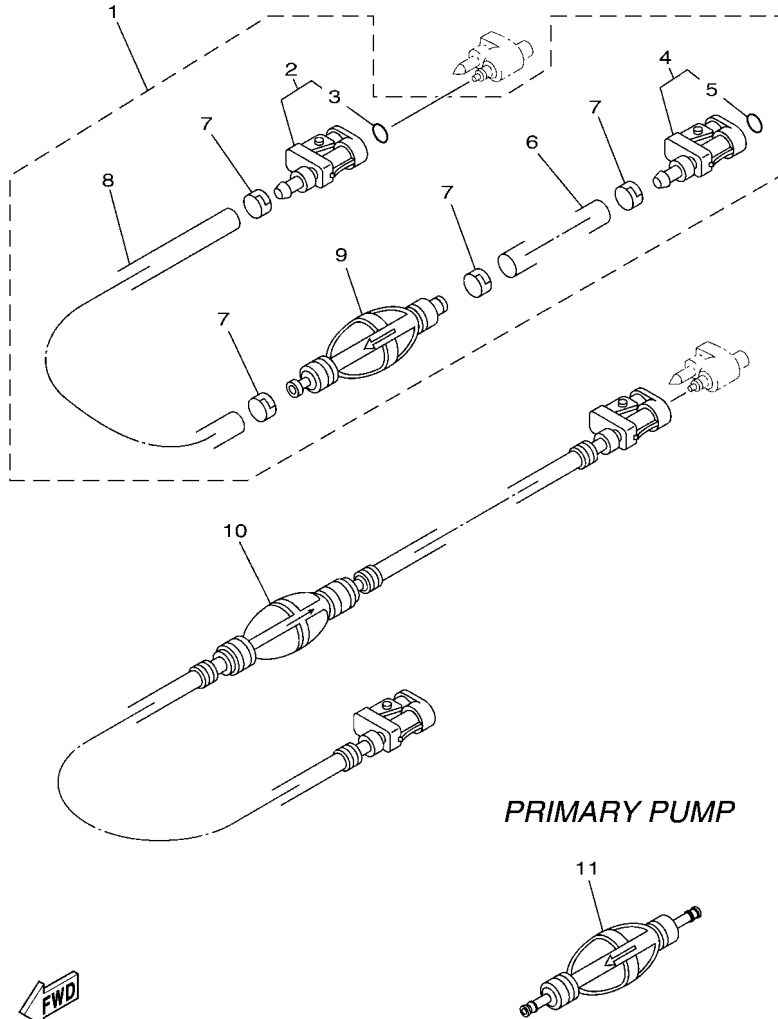

FUEL PIPE

601F10F-M070

FIG. 7 FUEL PIPE

REF. NO.	PART NO.	DESCRIPTION	601F				REMARKS
1	6Y1-24306-55	FUEL PIPE COMP. 1	1				
2	6G1-24305-05	.FUEL PIPE JOINT COMP. 2	1				
3	93210-08287	..O-RING	1				
4	6Y1-24305-06	.FUEL PIPE JOINT COMP. 2	1				
5	93210-08287	..O-RING	1				
6	90445-11M06	.HOSE (L2050)	1				
7	650-24351-51	.BAND 1	4				
8	90445-11M05	.HOSE (L850)	1				
9	6Y1-24360-52	.PRIMER PUMP ASSY	1				
10	6YK-24306-64	FUEL PIPE COMP. 1	1				
11	6YK-24360-73	PRIMER PUMP ASSY	1				UR
	6YL-24360-51	PRIMER PUMP ASSY	1				UR