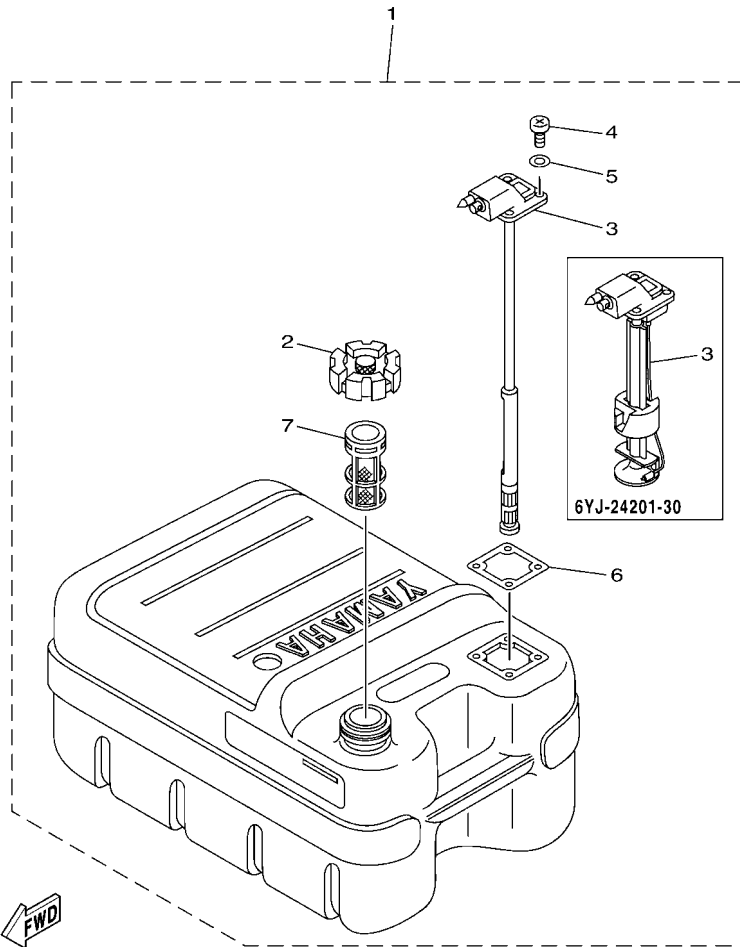

FUEL TANK (24L)

Part No.	Capacity L (US gal)	Material
6YJ-24201-20	24 (6.3)	Plastic
6YJ-24201-30	24 (6.3)	Plastic

601F10F-S020

FIG. 2 FUEL TANK 2

REF. NO.	PART NO.	DESCRIPTION	601F				REMARKS
1	6YJ-24201-20	FUEL TANK ASSY (24L)	1				UR
	6YJ-24201-30	FUEL TANK ASSY (24L)	1				UR
2	6YJ-24610-01	.CAP ASSY	1				
3	6YJ-24260-10	.FUEL METER ASSY	1				FOR 6YJ-24201-20
	6YJ-24260-30	.FUEL METER ASSY	1				FOR 6YJ-24201-30
4	90157-05M19	.SCREW, PAN HEAD	4				
5	6Y1-24329-00	.SEAL	4				
6	6Y1-24268-00	.GASKET, FUEL METER	1				
7	6YJ-24167-00	.STRAINER	1